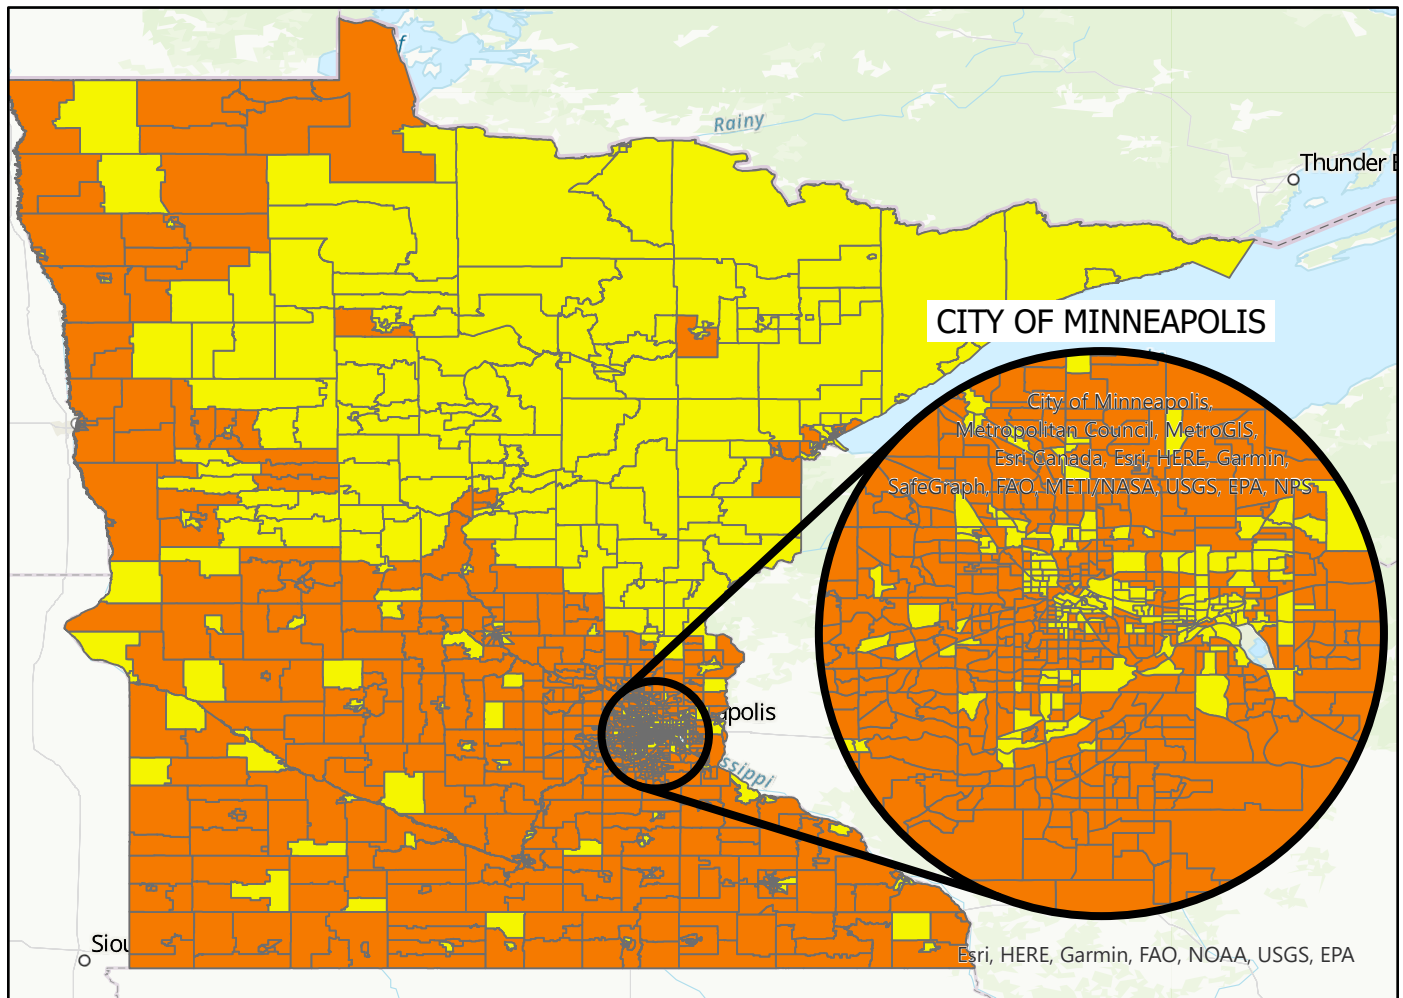

Minnesota Male Full Time Worker Estimates by Tract

Source: 2015-2019 ACS 5-Year Estimates, Table B20005

Map Author: Vishal Bakshi

Full Time Male Workers

- 1% to 48%
- 48% to 77%

The map above shows the estimated percentage of male full time workers by Minnesota Census Tract. Census Tracts are relatively permanent statistical geographical units used for the presentation of statistical data.

There is less than a 10% that chance any given geography in this map is misclassified due to sampling error.

For each individual category, there is less than a 20% chance that any given geography is misclassified due to sampling error.